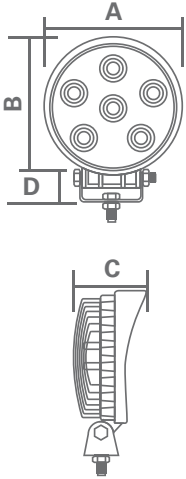

TYPE OVALE CREE / CREE OVAL TYPE

ARN-22604